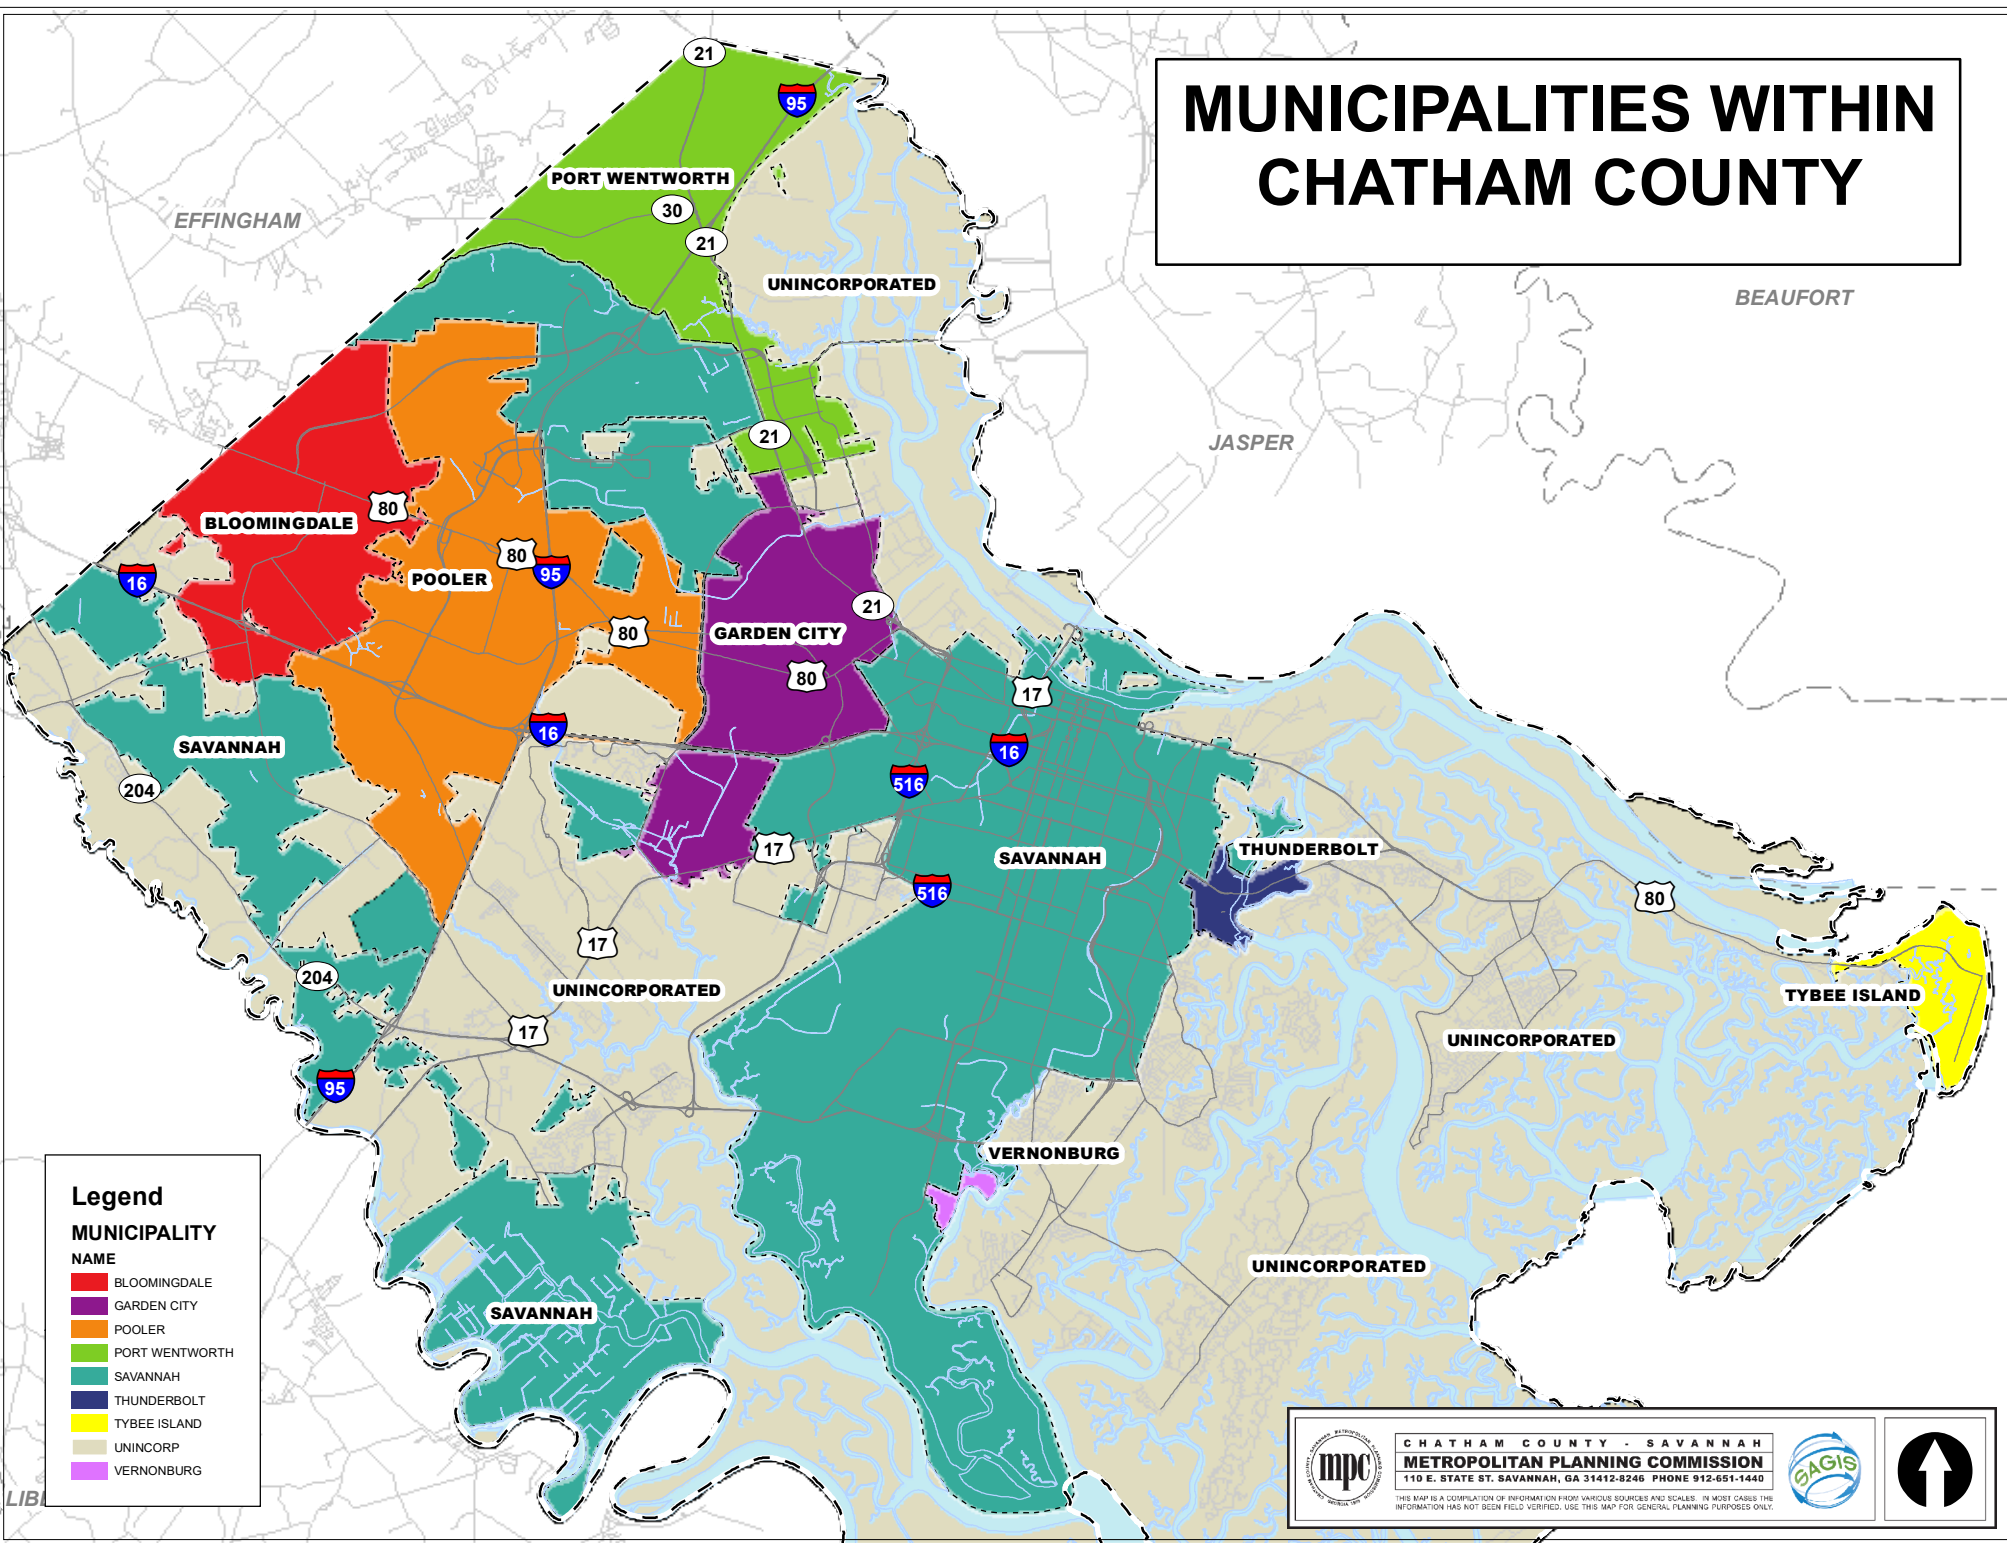

MUNICIPALITIES WITHIN CHATHAM COUNTY

Legend

MUNICIPALITY NAME

- BLOOMINGDALE
- GARDEN CITY
- POOLER
- PORT WENTWORTH
- SAVANNAH
- THUNDERBOLT
- TYBEE ISLAND
- UNINCORP
- VERNONBURG

CHATHAM COUNTY - SAVANNAH
METROPOLITAN PLANNING COMMISSION
 110 E. STATE ST. SAVANNAH, GA 31412-8246 PHONE 912-651-1440

THIS MAP IS A COMPILATION OF INFORMATION FROM VARIOUS SOURCES AND SCALES. IN MOST CASES THE INFORMATION HAS NOT BEEN FIELD VERIFIED. USE THIS MAP FOR GENERAL PLANNING PURPOSES ONLY.